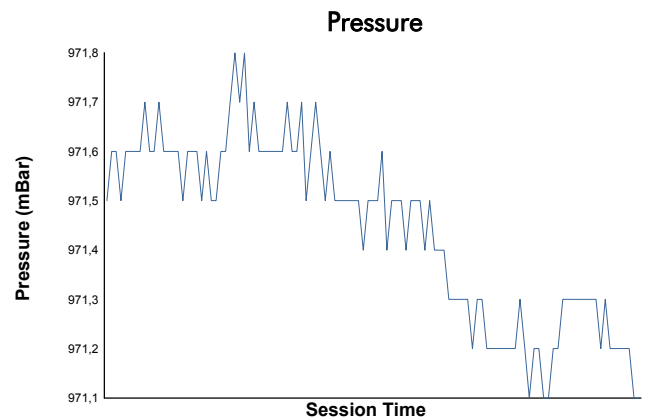

LE MANS CUP

MLMC Collective Test Day
 Spa-Francorchamps Round
 Afternoon Test

Weather Report

Track Status: **DRY**