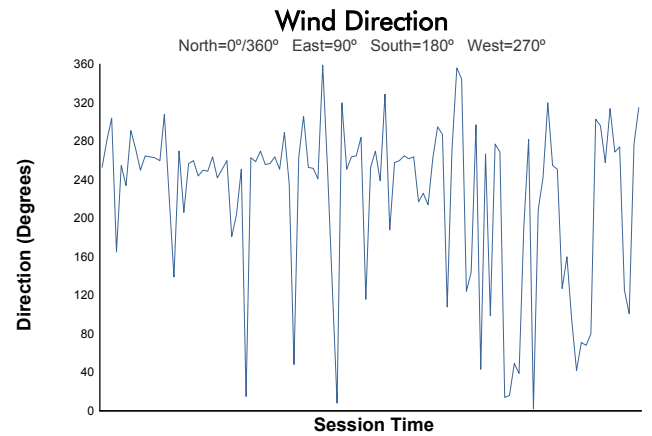

LE MANS CUP

MLMC Collective Test Day
 Spa-Francorchamps Round
 Afternoon Test

Weather Report

Track Status: **DRY**