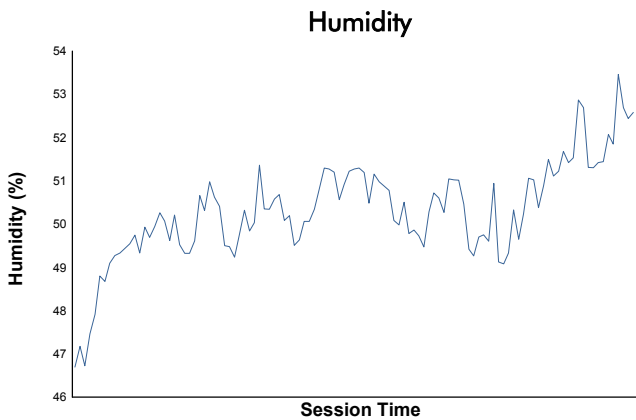

LE MANS CUP

MLMC Collective Test Day
 Spa-Francorchamps Round
 Afternoon Test

Weather Report

Track Status: **DRY**