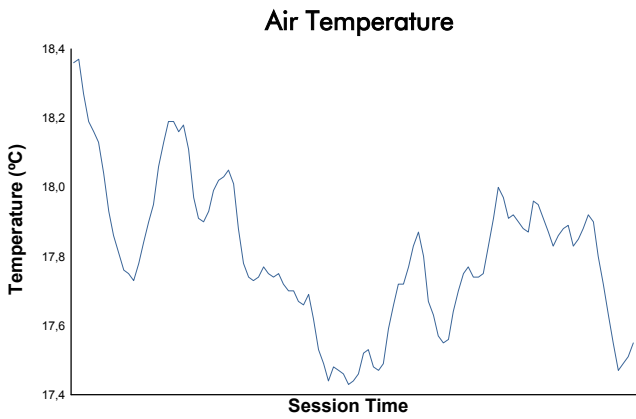

LE MANS CUP

MLMC Collective Test Day
 Spa-Francorchamps Round
 Afternoon Test

Weather Report

Track Status: **DRY**