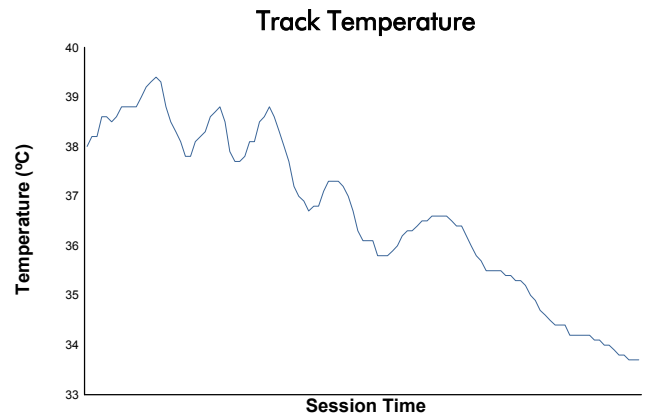

LE MANS CUP

MLMC Collective Test Day
 Spa-Francorchamps Round
 Afternoon Test

Weather Report

Track Status: **DRY**