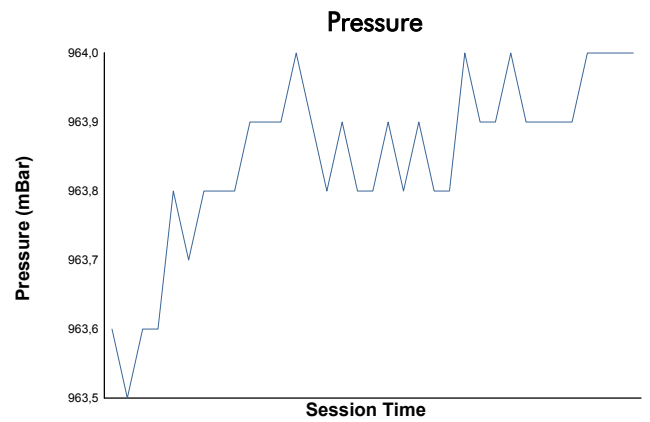

LE MANS CUP

Michelin Le Mans Cup
Spa-Francorchamps Round
Bronze Driver Collective Test

Weather Report

Track Status: **DRY**