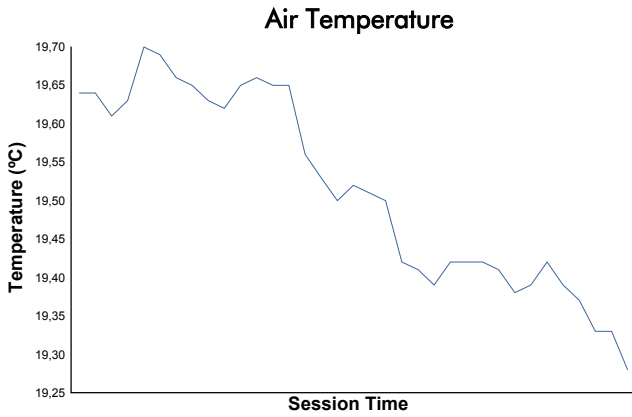

LE MANS CUP

Michelin Le Mans Cup
Spa-Francorchamps Round
Bronze Driver Collective Test

Weather Report

Track Status: **DRY**