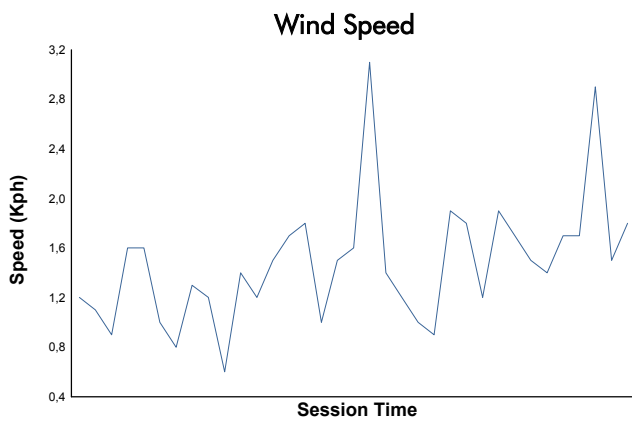

LE MANS CUP

Michelin Le Mans Cup
Spa-Francorchamps Round
Bronze Driver Collective Test

Weather Report

Track Status: **DRY**