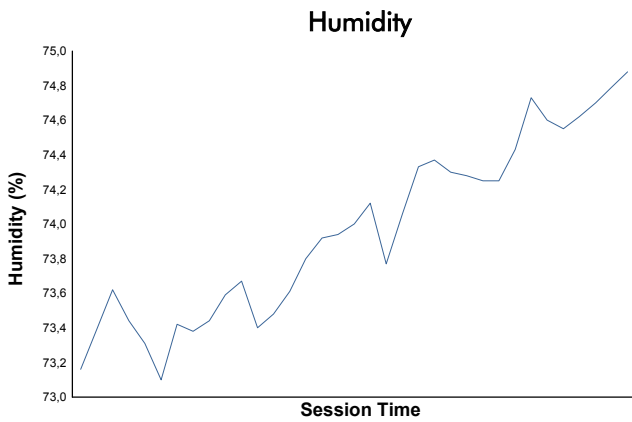

LE MANS CUP

Michelin Le Mans Cup
Spa-Francorchamps Round
Bronze Driver Collective Test

Weather Report

Track Status: **DRY**