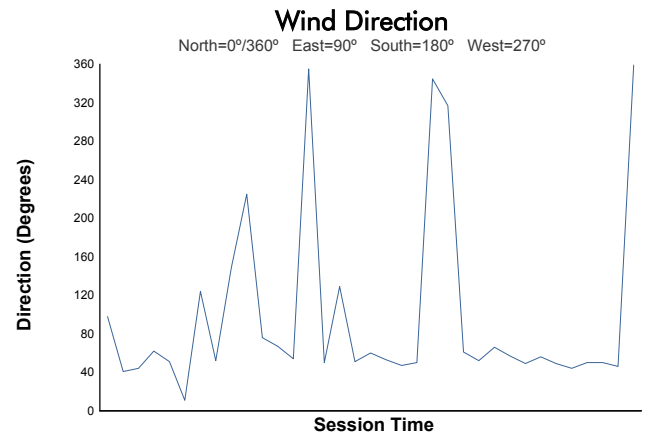

LE MANS CUP

Michelin Le Mans Cup
Spa-Francorchamps Round
Bronze Driver Collective Test

Weather Report

Track Status: **DRY**