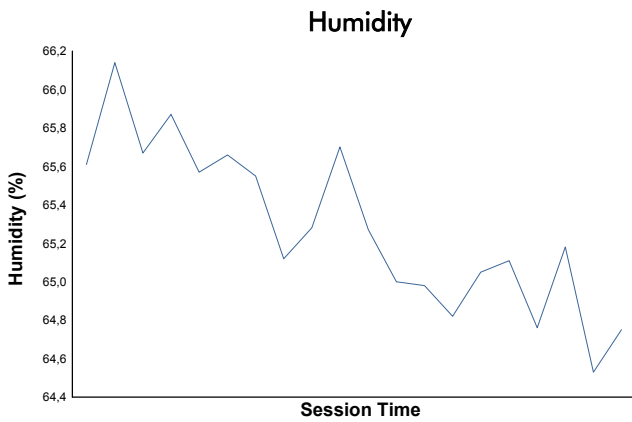

LE MANS CUP

Michelin Le Mans Cup Spa-Francorchamps Round Qualifying Practice - GT3

Weather Report

Track Status: **DRY**