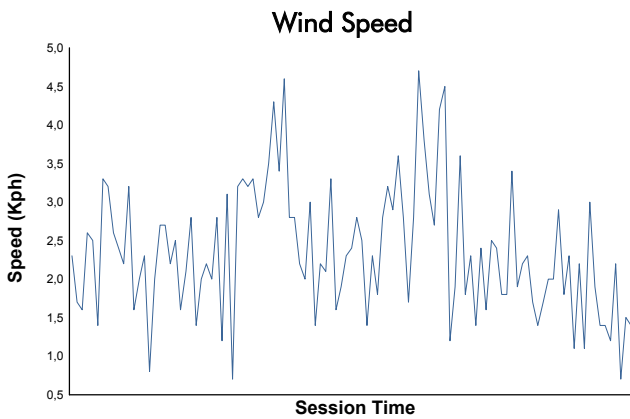

LE MANS CUP

Michelin Le Mans Cup Spa-Francorchamps Round Race

Weather Report

Track Status: **DRY**