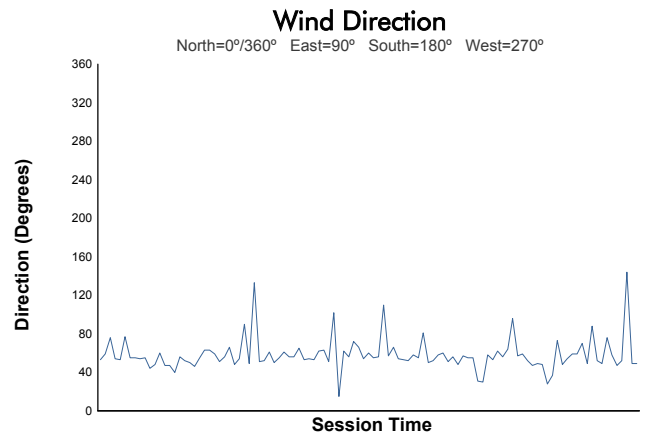

LE MANS CUP

Michelin Le Mans Cup Spa-Francorchamps Round Race

Weather Report

Track Status: **DRY**