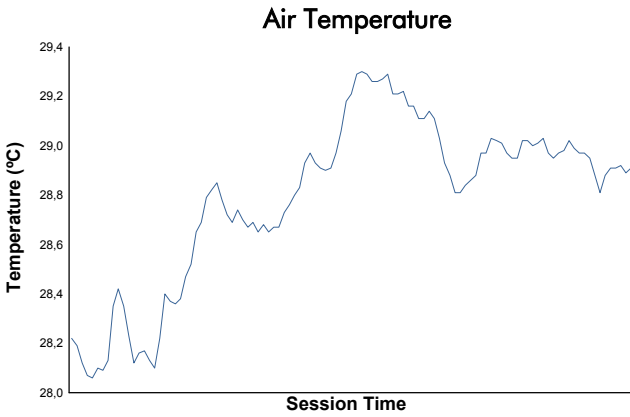

LE MANS CUP

Michelin Le Mans Cup Spa-Francorchamps Round Race

Weather Report

Track Status: **DRY**