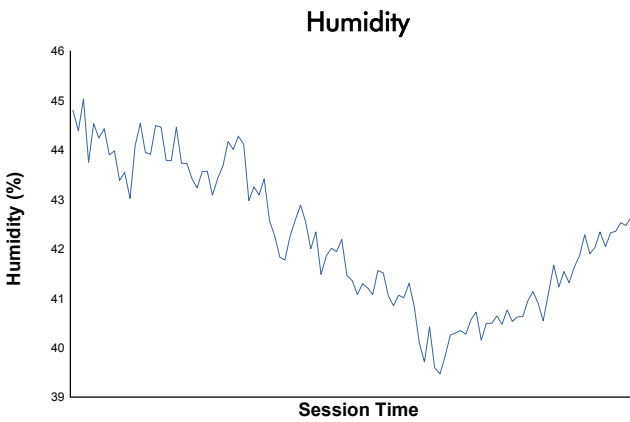

LE MANS CUP

Michelin Le Mans Cup Spa-Francorchamps Round Race

Weather Report

Track Status: **DRY**