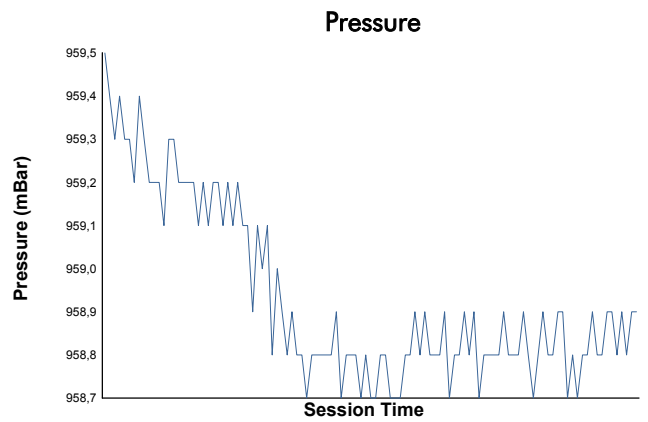

LE MANS CUP

Michelin Le Mans Cup Spa-Francorchamps Round Race

Weather Report

Track Status: **DRY**