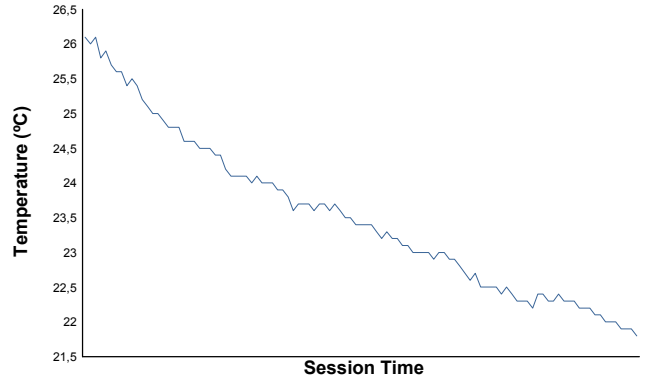

LE MANS CUP

Michelin Le Mans Cup

Mugello Round Race

Weather Report

Air Temperature

Track Temperature

Humidity

Pressure

Wind Speed

Wind Direction

Track Status: **DRY**