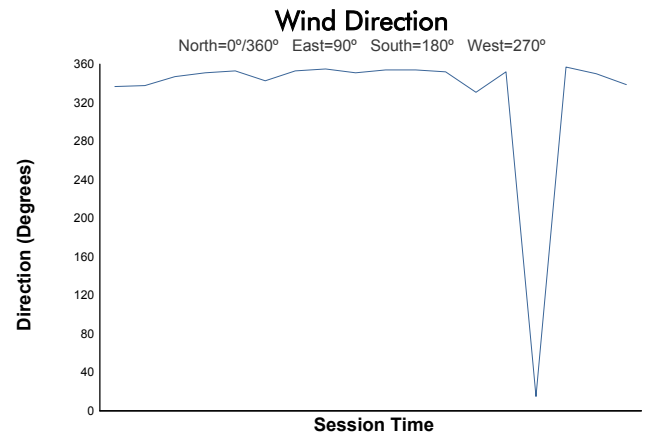

LE MANS CUP

Michelin Le Mans Cup
 Portimao Round
 Qualifying Practice - GT3

Weather Report

Track Status: **DRY**