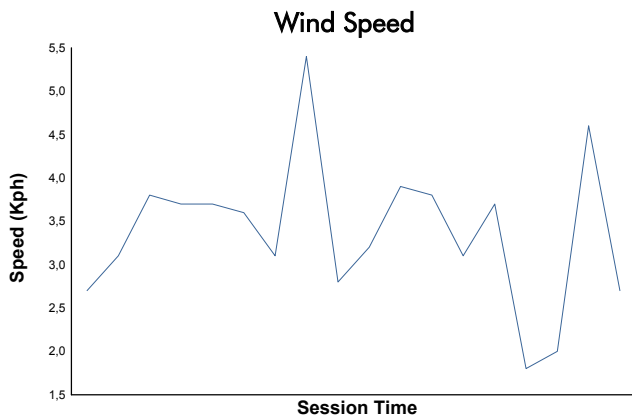

LE MANS CUP

Michelin Le Mans Cup
 Portimao Round
 Qualifying Practice - GT3

Weather Report

Track Status: **DRY**