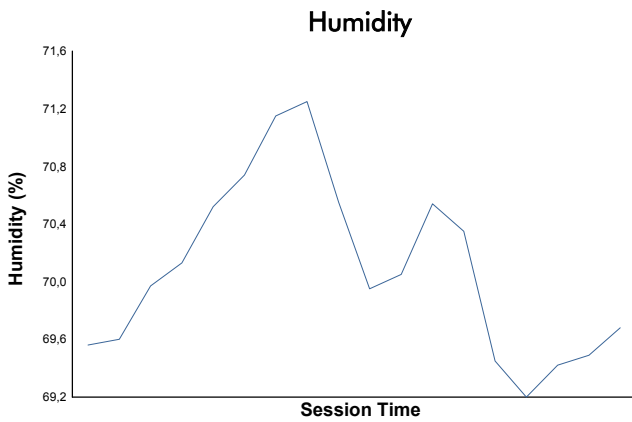

LE MANS CUP

Michelin Le Mans Cup
 Portimao Round
 Qualifying Practice - GT3

Weather Report

Track Status: **DRY**