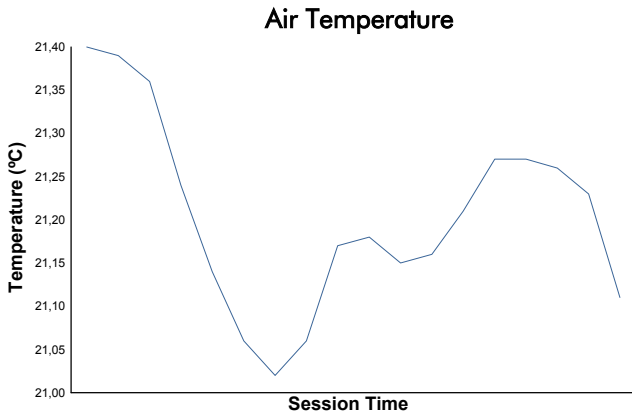

LE MANS CUP

Michelin Le Mans Cup
 Portimao Round
 Qualifying Practice - GT3

Weather Report

Track Status: **DRY**