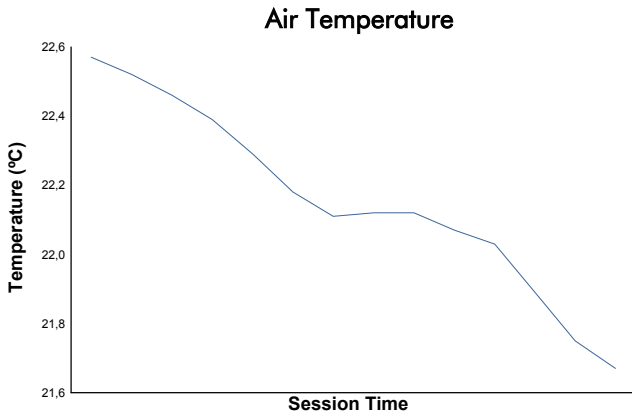

# LE MANS CUP

**Michelin Le Mans Cup**  
 Portimao Round  
 Qualifying Practice - LMP3  
 Weather Report

Track Status: **DRY**