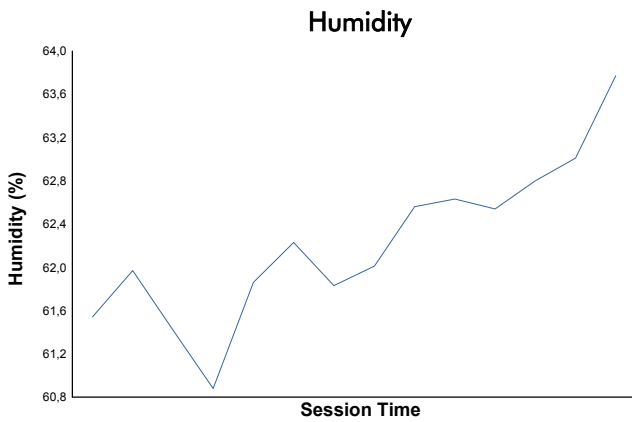

# LE MANS CUP

**Michelin Le Mans Cup**  
 Portimao Round  
 Qualifying Practice - LMP3  
 Weather Report

Track Status: **DRY**