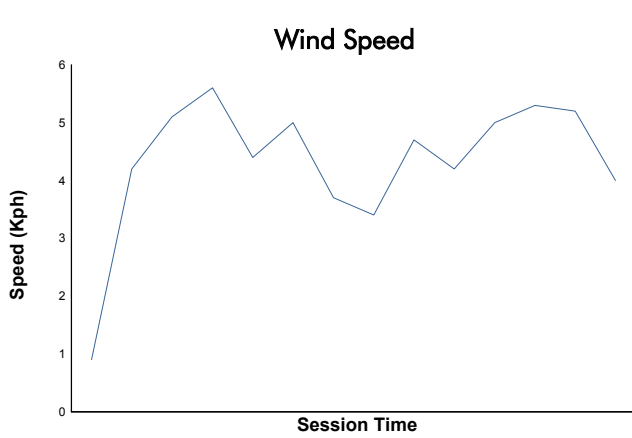

# LE MANS CUP

**Michelin Le Mans Cup**  
 Portimao Round  
 Qualifying Practice - LMP3  
 Weather Report

Track Status: **DRY**