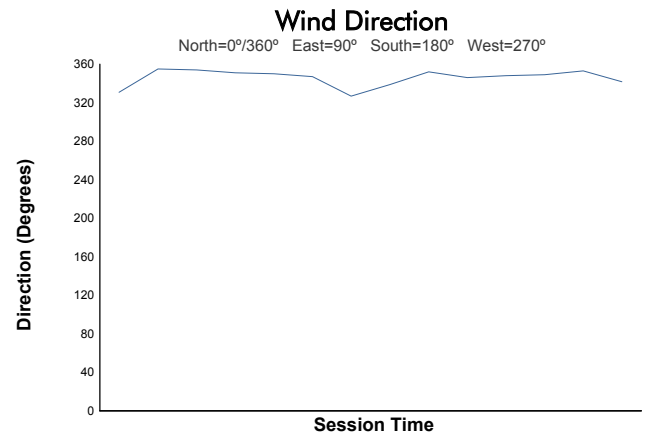

# LE MANS CUP

**Michelin Le Mans Cup**  
 Portimao Round  
 Qualifying Practice - LMP3  
 Weather Report

Track Status: **DRY**