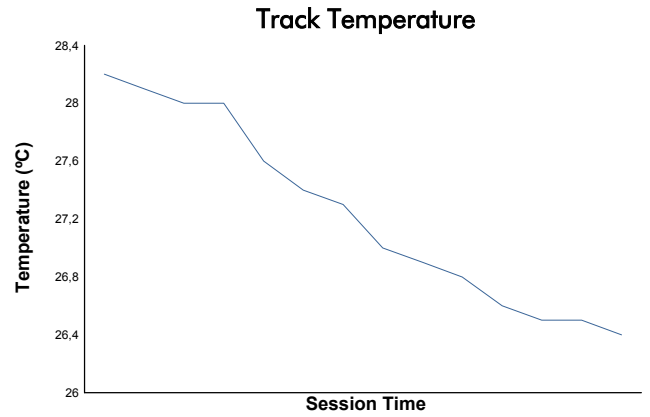

# LE MANS CUP

**Michelin Le Mans Cup**  
 Portimao Round  
 Qualifying Practice - LMP3  
 Weather Report

Track Status: **DRY**