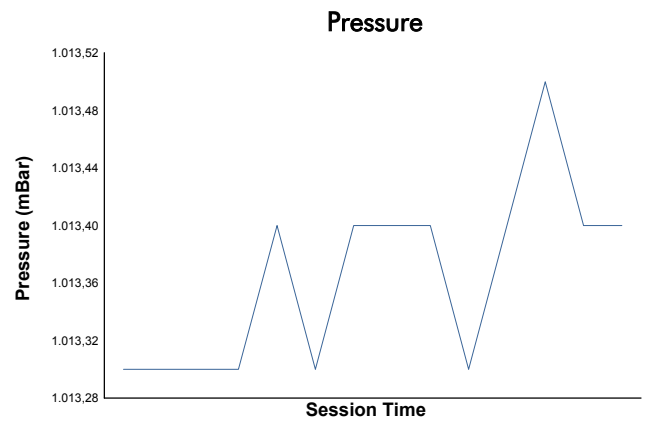

# LE MANS CUP

**Michelin Le Mans Cup**  
 Portimao Round  
 Qualifying Practice - LMP3  
 Weather Report

Track Status: **DRY**