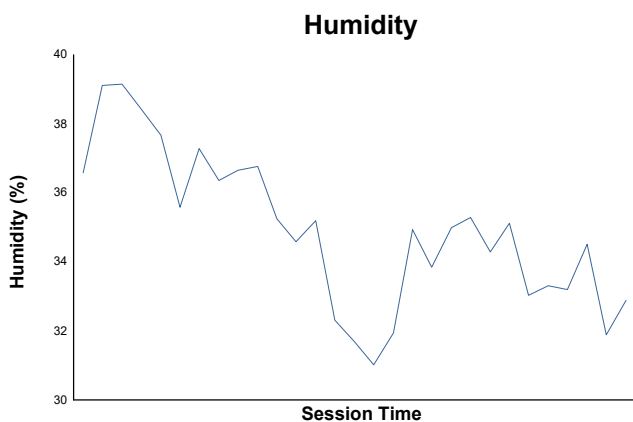

LE MANS CUP

Michelin Le Mans Cup
Le Castellet Round
Bronze Driver Collective Test

Weather Report

Track Status: **DRY**