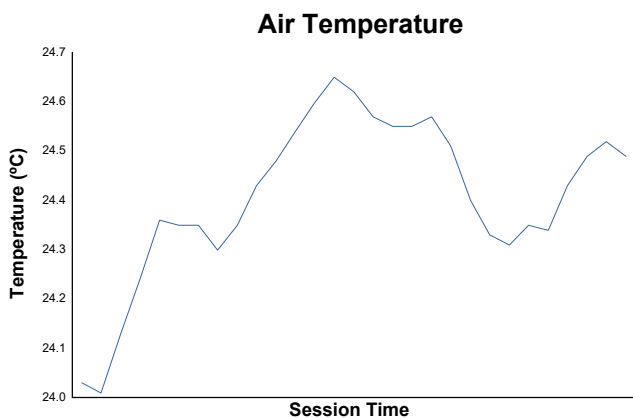

LE MANS CUP

Michelin Le Mans Cup
Le Castellet Round
Bronze Driver Collective Test

Weather Report

Track Status: **DRY**