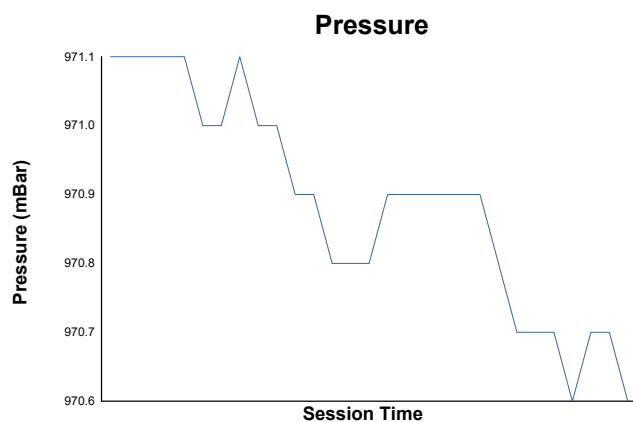

LE MANS CUP

Michelin Le Mans Cup
Le Castellet Round
Bronze Driver Collective Test

Weather Report

Track Status: **DRY**