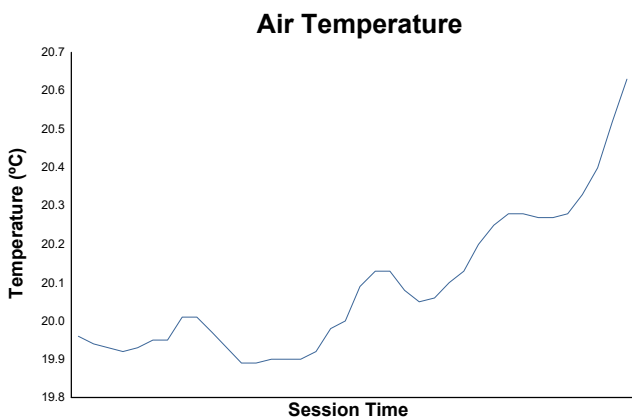

LE MANS CUP

Michelin Le Mans Cup
Le Castellet Round
Qualifying Practice - LMP3

Weather Report

Track Status: **DRY**