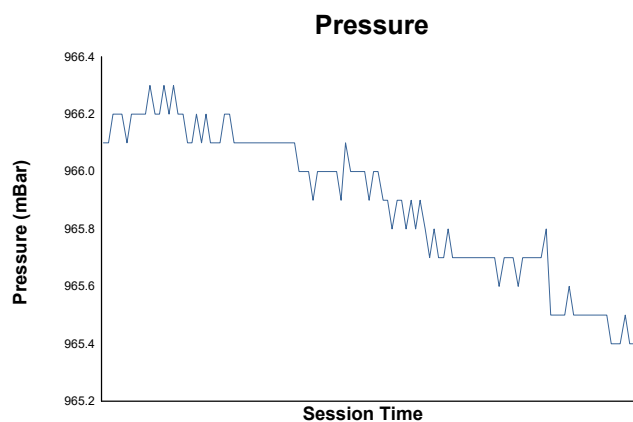

LE MANS CUP

Michelin Le Mans Cup Le Castellet Round Race

Weather Report

Track Status: **DRY**