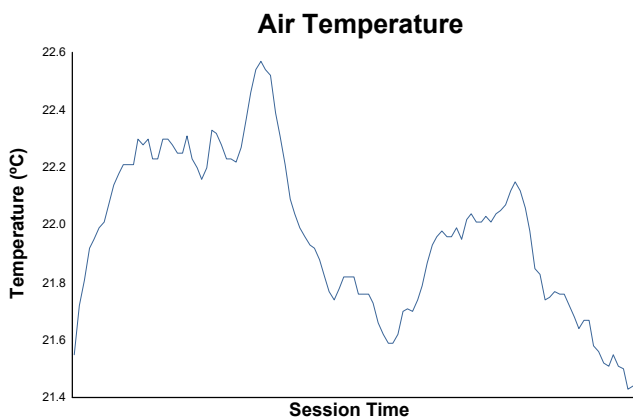

LE MANS CUP

Michelin Le Mans Cup Le Castellet Round Race

Weather Report

Track Status: **DRY**