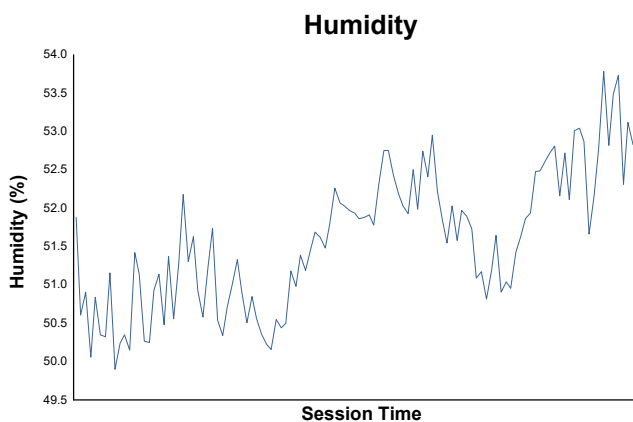

LE MANS CUP

Michelin Le Mans Cup Le Castellet Round Race

Weather Report

Track Status: **DRY**