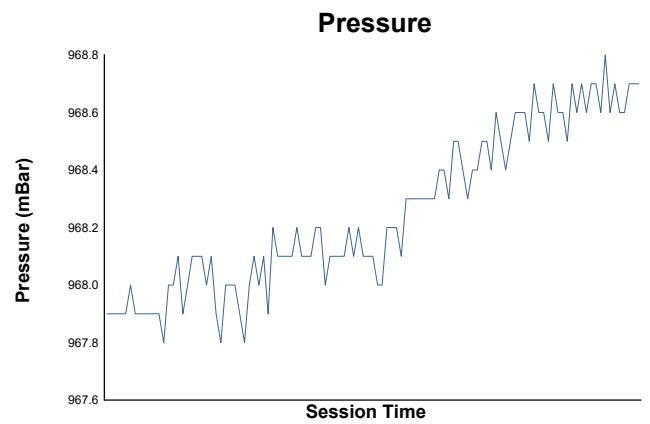

MLMC Collective Test Day

Le Castellet Round

Morning Test

Weather Report

Track Status: **DRY**