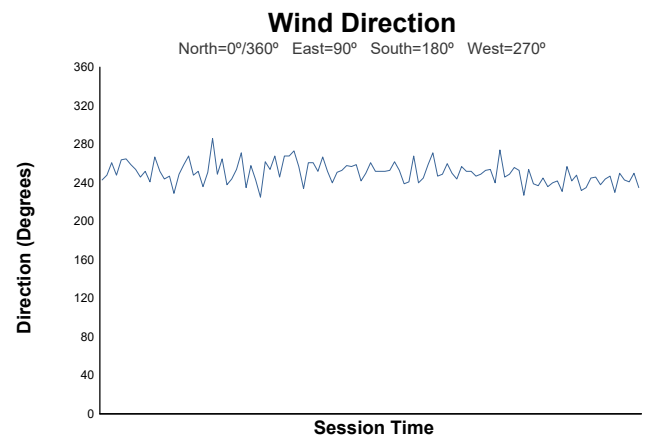

MLMC Collective Test Day

Le Castellet Round

Morning Test

Weather Report

Track Status: **DRY**