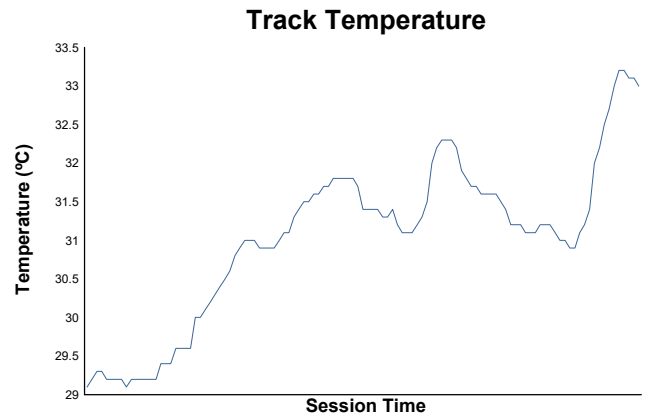

MLMC Collective Test Day

Le Castellet Round

Morning Test

Weather Report

Track Status: **DRY**