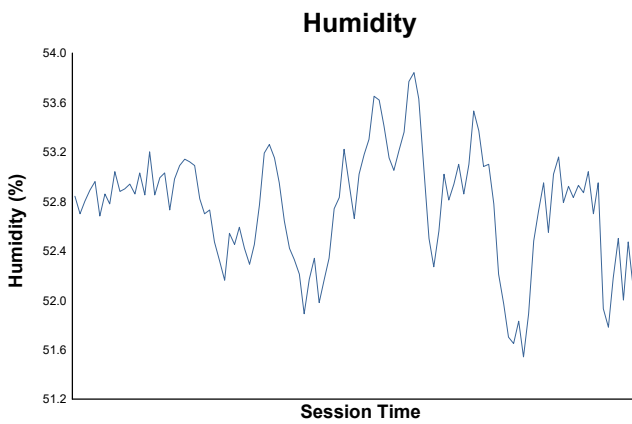

MLMC Collective Test Day

Le Castellet Round

Morning Test

Weather Report

Track Status: **DRY**