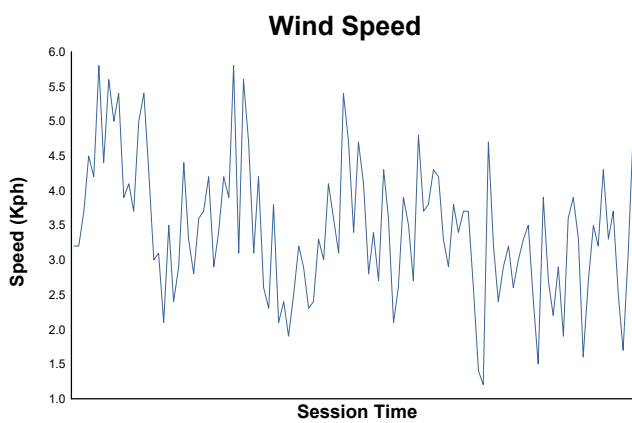

MLMC Collective Test Day

Le Castellet Round

Morning Test

Weather Report

Track Status: **DRY**