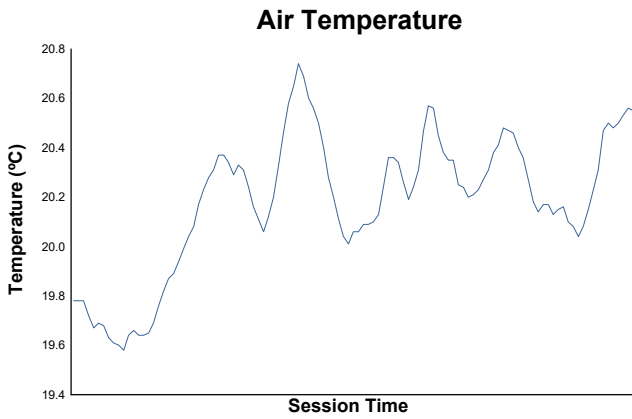

MLMC Collective Test Day

Le Castellet Round

Morning Test

Weather Report

Track Status: **DRY**