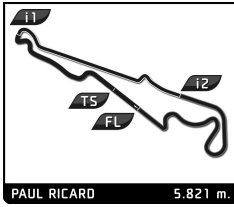

**2026**  
SEASON

**LE MANS CUP**

**LE CASTELLET**  
ROUND

**MLMC Collective Test Day**

Le Castellet Round

Afternoon Test

Fastest Lap Sequence

Elapsed	No Team	Car	Cat	Driver	Time	Kph	Driver'
4:30.269	99 More Motorsport	Ligier JS P325 - Toyota	LMP3	Max VAN DER SNEL	2:04.232	168.7	2
6:34.069	99 More Motorsport	Ligier JS P325 - Toyota	LMP3	Max VAN DER SNEL	2:03.800	169.3	3
6:35.533	97 CLX Motorsport	Ligier JS P325 - Toyota	LMP3	David DROUX	2:03.385	169.8	3
6:37.063	62 Bretton Racing	Ligier JS P325 - Toyota	LMP3 Pro/Am	Léo Sami ROBINSON	2:03.069	170.3	3
8:36.583	97 CLX Motorsport	Ligier JS P325 - Toyota	LMP3	David DROUX	2:01.050	173.1	4
8:56.092	85 R-ace GP	Duqueine D09 - Toyota	LMP3	Enzo PEUGEOT	2:01.035	173.1	4
10:56.805	85 R-ace GP	Duqueine D09 - Toyota	LMP3	Enzo PEUGEOT	2:00.713	173.6	5
28:12.841	85 R-ace GP	Duqueine D09 - Toyota	LMP3	Enzo PEUGEOT	2:00.685	173.6	10
31:13.275	29 Forestier Racing by VPS	Ligier JS P325 - Toyota	LMP3	Luciano MORANO	2:00.468	174.0	8
34:46.106	12 Brutal Fish by Campos	Ligier JS P325 - Toyota	LMP3	Arthur ROGEON	1:59.661	175.1	11