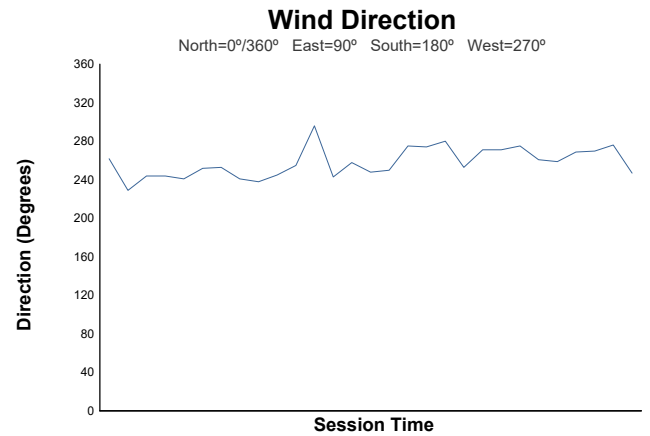

LE MANS CUP

Michelin Le Mans Cup
Le Castellet Round
Bronze Driver Collective Test

Weather Report

Track Status: **DRY**