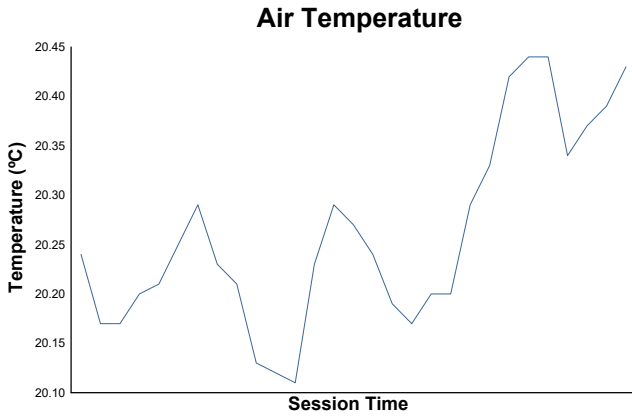

LE MANS CUP

Michelin Le Mans Cup
Le Castellet Round
Bronze Driver Collective Test

Weather Report

Track Status: **DRY**