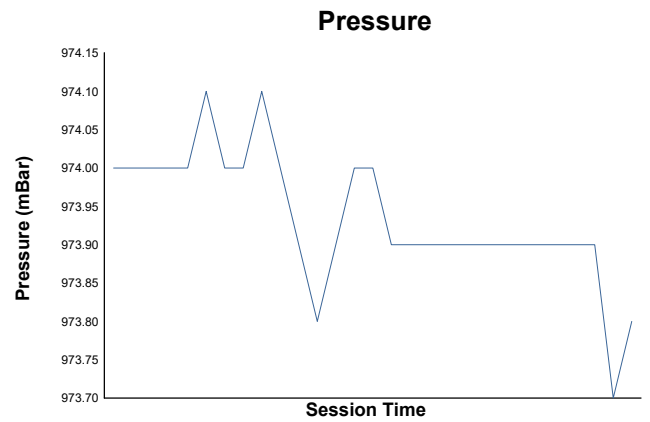

LE MANS CUP

Michelin Le Mans Cup
Le Castellet Round
Bronze Driver Collective Test

Weather Report

Track Status: **DRY**