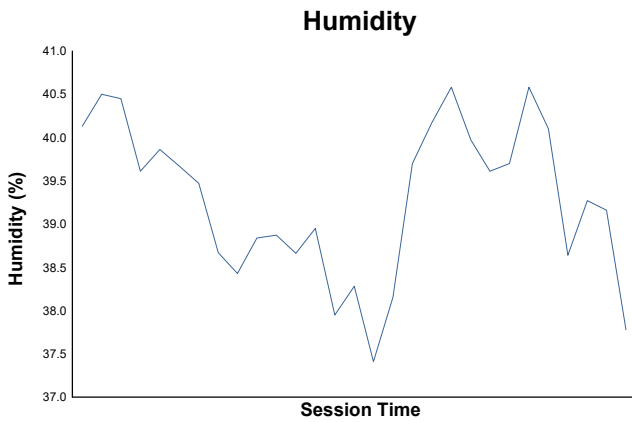

LE MANS CUP

Michelin Le Mans Cup
Le Castellet Round
Bronze Driver Collective Test

Weather Report

Track Status: **DRY**