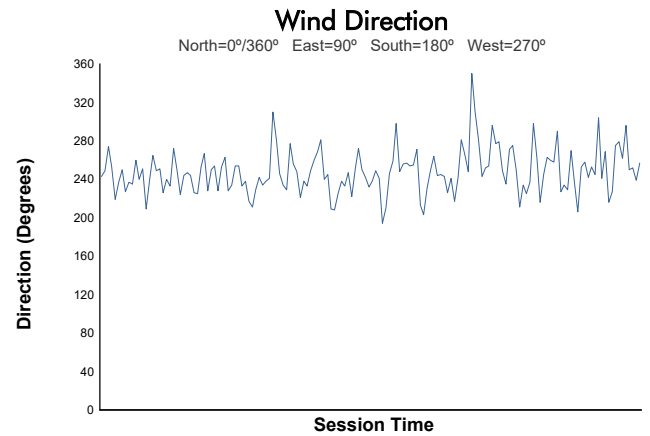

## Weather Report

Track Status: **DRY**